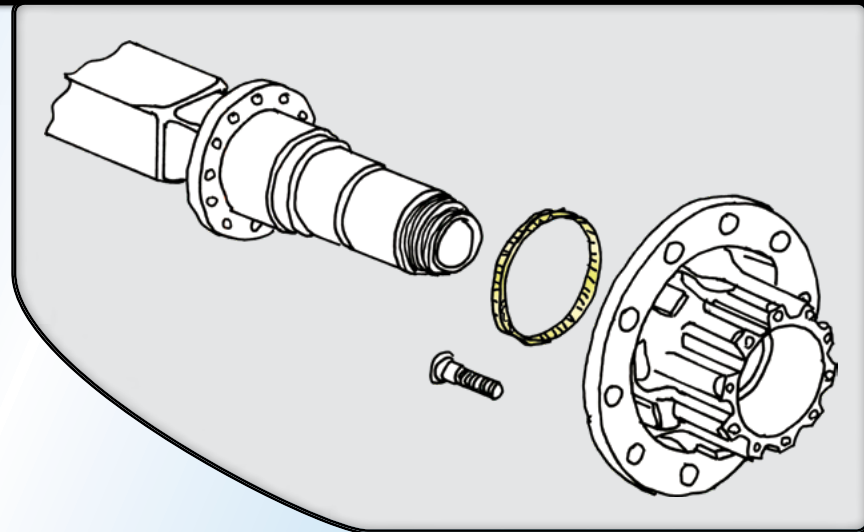

Sensor wheel

VoR

22701344
8156339

Material: Steel

Outer Ø 168,5 mm
Inner Ø 165,0 mm
Width: 15,6 mm
Material thickness: 1,8 mm

FH	09/2005 - 09/2012
FH 12/16	1998 - 09/2005
FM	09/2005 - 09/2012
FM 9/12	09/2003 - 09/2005
FM 7/10/12	1998 - 09/2003