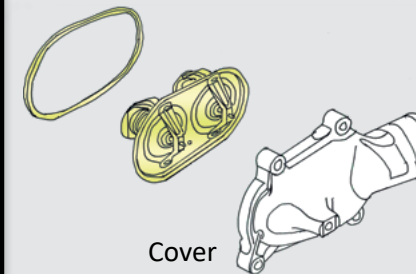

80°C Full open temp: 93°C

87°C Full open temp: 99°C

Full open stroke: 8 mm

Full length: 149,25 mm

80 °C**87 °C**Includes EPDM seal
-40 °C → 100°CSc ref. **1545906**

Upper cover

Sc ref. 1943592

Lower cover

Sc ref. 1943703

Only when **curved**
side thermostat
is possible to use.

Cover

Sc ref. 1793028

Only when **curved**
side thermostat
is possible to use.

LPGRS

9, 13

09/2016→