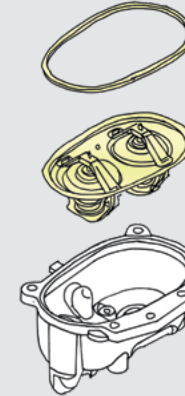

**302170**

Thermostat

Sc ref.

2729053**2475974****1935712**Material:

Stainless steel

Copper

Brass

+/- 2 Temperatures:

80°C Full open temp: 93°C

87°C Full open temp: 99°C

Full open stroke: 8 mm

Full length: 149,25 mm

80 °C**87 °C**Includes EPDM seal
-40 °C → 100°CSc ref. **1545906**

Upper cover

Sc ref. 1943592

Lower cover

Sc ref. 1943703

Only when **curved**
side thermostat
is possible to use.

Cover

Sc ref. 1793028

Only when **curved**
side thermostat
is possible to use.

LPGRS

9, 13

09/2016→