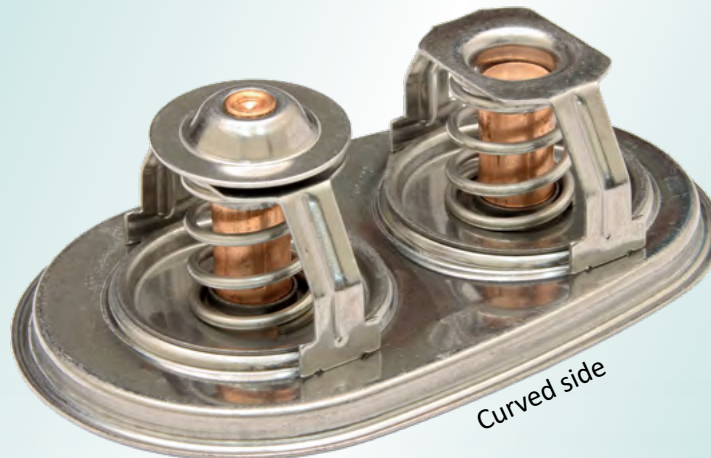

**302170**

Thermostat

Sc ref.

2729053**2475974****1935712**Material:

Stainless steel

Copper

Brass

+/- 2 Temperatures:

80°C Full open temp: 93°C

87°C Full open temp: 99°C

Full open stroke: 8 mm

Full length: 149,25 mm

80 °C**87 °C**Includes EPDM seal
-40 °C → 100°CSc ref. **1545906**

Upper cover

Sc ref. 1943592

Lower cover

Sc ref. 1943703

Only when **curved**
side thermostat
is possible to use.

Cover

Sc ref. 1793028

Only when **curved**
side thermostat
is possible to use.

LPGRS

9, 13

09/2016→