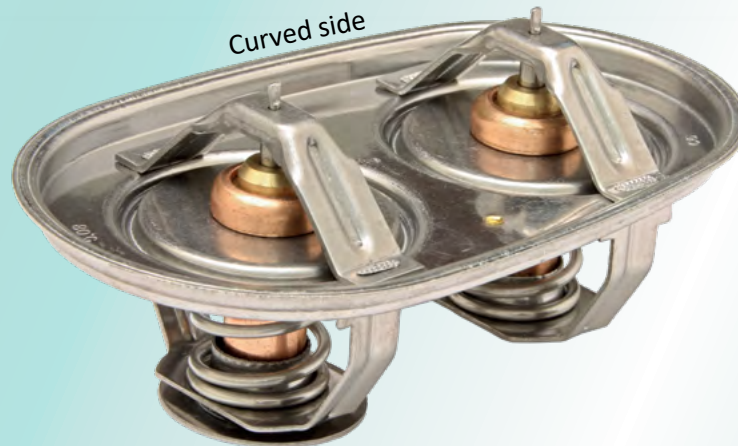

**302170**

Thermostat

Sc ref.

2729053**2475974****1935712**Material:

Stainless steel

Copper

Brass

+/- 2 Temperatures:

80°C Full open temp: 93°C

87°C Full open temp: 99°C

Full open stroke: 8 mm

Full length: 149,25 mm

80 °C**87 °C**Includes EPDM seal
-40 °C → 100°CSc ref. **1545906**

Upper cover

Sc ref. 1943592

Lower cover

Sc ref. 1943703

Only when **curved**
side thermostat
is possible to use.

Cover

Sc ref. 1793028

Only when **curved**
side thermostat
is possible to use.

LPGRS

9, 13

09/2016→