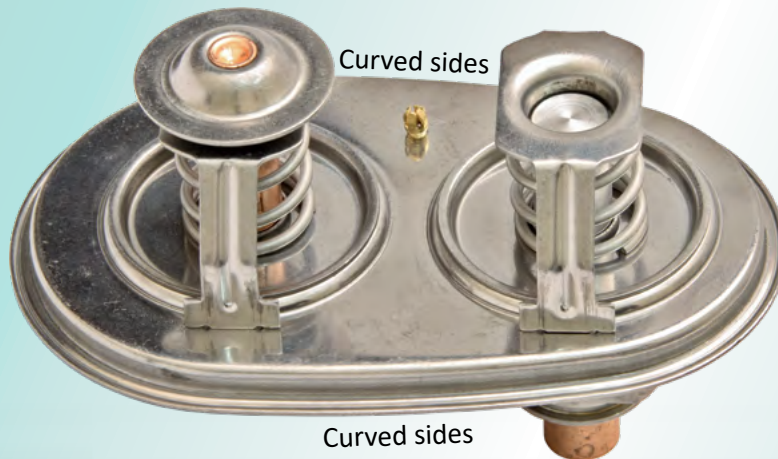

# 302174

Thermostat

Sc ref. 2259412

80 / 87 °C

Sc ref. 2214444

8-seal FPM  16 only

Sc ref. 804658

Ø 15,3 mm NBR

Sc ref. 1494100

Ø 24,2 mm FPM

Sc ref. 1545906

Seal EPDM

 0,48

LPGRS

09, 13, 16

08/2016→