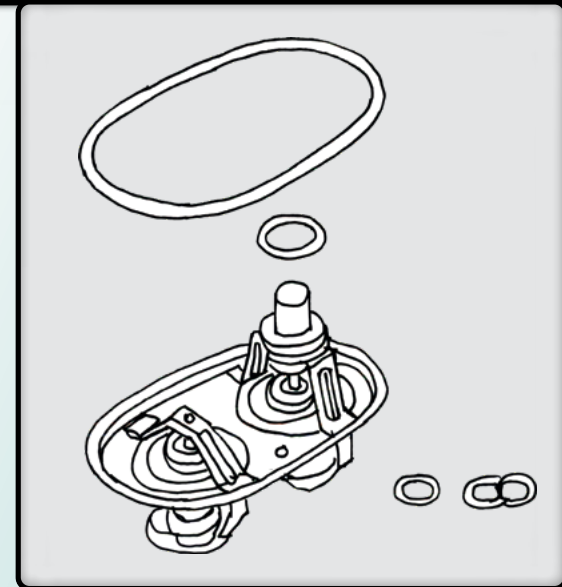

# 302174

Thermostat

Sc ref. 2259412

80 / 87 °C

Sc ref. 2214444

8-seal FPM  16 only

Sc ref. 804658

Ø 15,3 mm NBR

Sc ref. 1494100

Ø 24,2 mm FPM

Sc ref. 1545906

Seal EPDM

 0,48

LPGRS

09, 13, 16

08/2016→