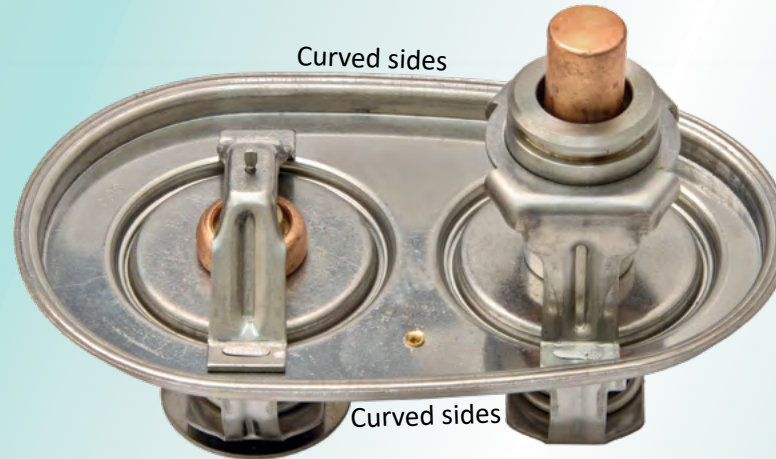

# 302174

Thermostat

Sc ref. 2259412

80 / 87 °C

Sc ref. 2214444

8-seal FPM  16 only

Sc ref. 804658

Ø 15,3 mm NBR

Sc ref. 1494100

Ø 24,2 mm FPM

Sc ref. 1545906

Seal EPDM

 0,48

LPGRS

09, 13, 16

08/2016→