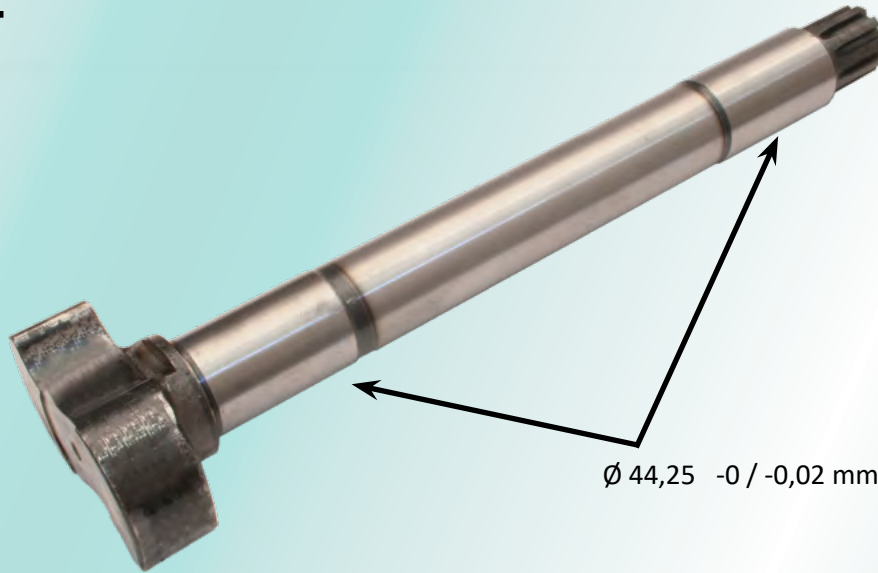

310054

S - camshaft

Sc ref.

2076771
1342747

Ø 44,25 -0 / -0,02 mm

Total length = 472 (+/- 2 mm)

kg 6,0

310055

S - camshaft

Sc ref.

2076770
1342748

Ø 44,25 -0 / -0,02 mm

Total length = 472 (+/- 2 mm)

kg 6,0

8" (203 mm)

LPGRS 08/2016 →