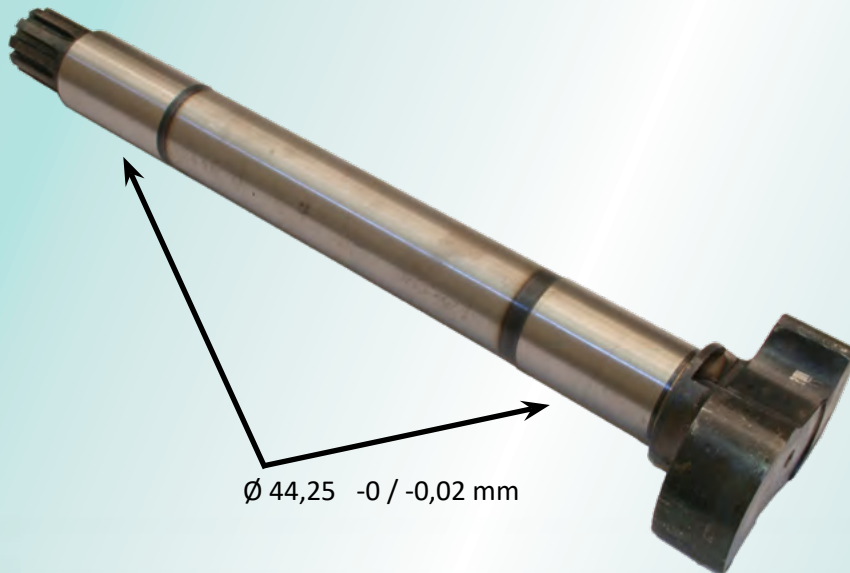

310054

S - camshaft

Sc ref.

2076771
1342747

Ø 44,25 -0 / -0,02 mm

Total length = 472 (+/- 2 mm)

kg 6,0

310055

S - camshaft

Sc ref.

2076770
1342748

Ø 44,25 -0 / -0,02 mm

Total length = 472 (+/- 2 mm)

kg 6,0

8" (203 mm)

LPGRS 08/2016 →