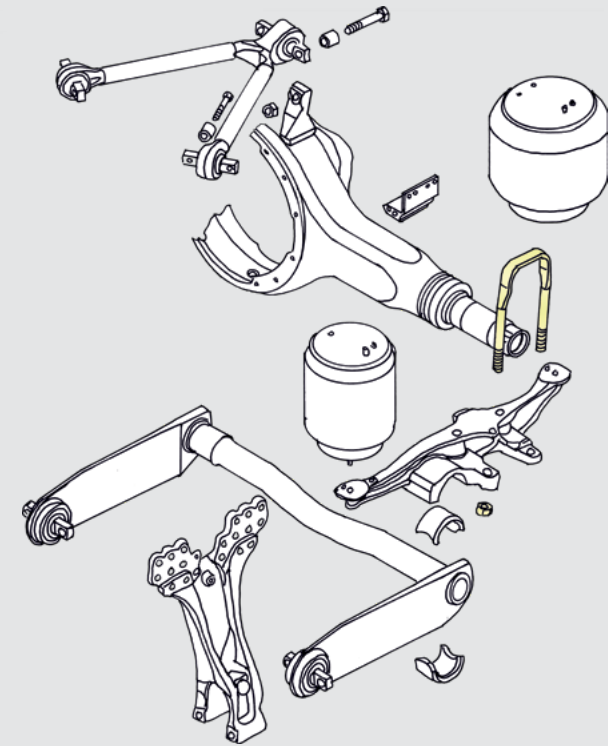

Sc ref. 2096146 1859923

Spring clamp assy 330 mm +/- 5 mm

**HD 312144**

Sc ref. 1859924 2096147 1744172

Spring clamp assy 345 mm +/- 5 mm

**HD 312145**

Sc ref. 2096148 1859925

Spring clamp assy 360 mm +/- 5 mm

**Clamp:**

Ø 22 mm  
 M24 x 3,0 x 100 mm +/-5mm 6H  
 Width: 145 / 150 mm (+/-1 mm)  
 40Cr (HRC34-38)  
 Tensile strength 10.9 >1040N/mm<sup>2</sup>  
 Dark Grey bake paint / Surface treatment

**Tensioner:**

M24 x 3,0 x 20 mm (+/-1 mm) 6H  
 40Cr ( HRC28-32 ) Phosphate  
 Wrench 36mm (+/-0,5 mm)  
 Tensile strength 10

**312143 / 312145**

LPGRS 08/2016 →

**312143 / 312144 / 312145**

LPGRS 08/2016 →