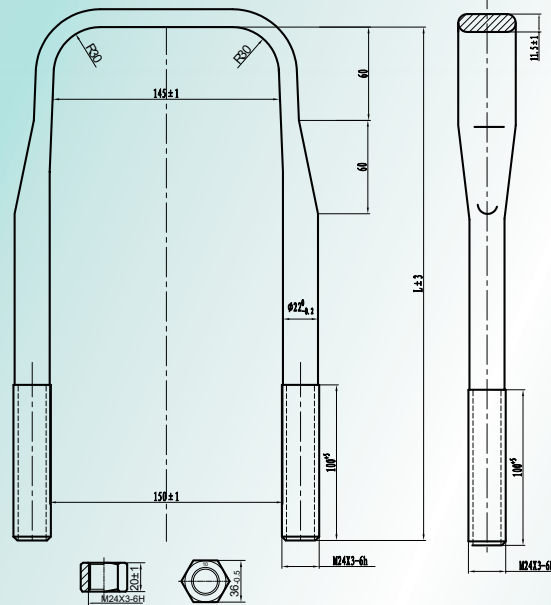

Sc ref. 2096146 1859923

Spring clamp assy 330 mm +/- 5 mm

**HD 312144**

Sc ref. 1859924 2096147 1744172

Spring clamp assy 345 mm +/- 5 mm

**HD 312145**

Sc ref. 2096148 1859925

Spring clamp assy 360 mm +/- 5 mm

**Clamp:**

Ø 22 mm  
 M24 x 3,0 x 100 mm +/-5mm 6H  
 Width: 145 / 150 mm (+/-1 mm)  
 40Cr (HRC34-38)  
 Tensile strength 10.9 >1040N/mm<sup>2</sup>  
 Dark Grey bake paint / Surface treatment

**Tensioner:**

M24 x 3,0 x 20 mm (+/-1 mm) 6H  
 40Cr ( HRC28-32 ) Phosphate  
 Wrench 36mm (+/-0,5 mm)  
 Tensile strength 10

**312143 / 312145**

LPGRS 08/2016 →

**312143 / 312144 / 312145**

LPGRS 08/2016 →