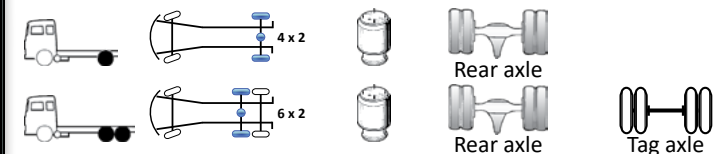

**Clamp:**

Ø 22 mm  
 M24 x 3,0 x 100 mm +/-5mm 6H  
 Width: 145 / 150 mm (+/-1 mm)  
 40Cr (HRC34-38)  
 Tensile strength 10.9 >1040N/mm<sup>2</sup>  
 Dark Grey bake paint / Surface treatment

**Tensioner:**

M24 x 3,0 x 20 mm (+/-1 mm) 6H  
 40Cr ( HRC28-32 ) Phosphate  
 Wrench 36mm (+/-0,5 mm)  
 Tensile strength 10

**312143 / 312145**

LPGRS 08/2016 →

**312143 / 312144 / 312145**

LPGRS 08/2016 →