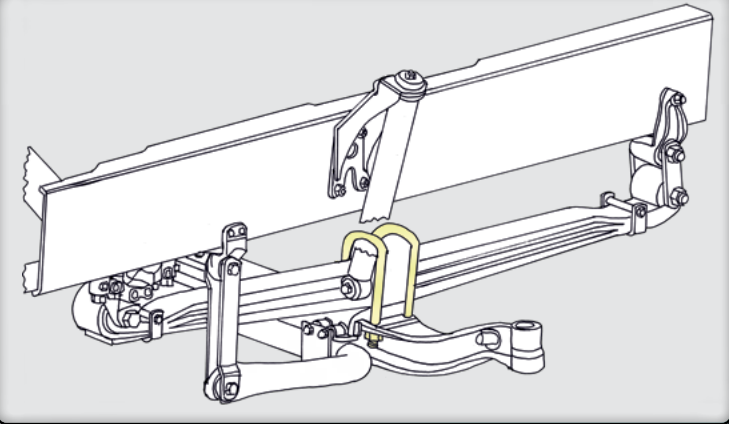

Sc ref. **2277269**

Spring clamp assy 265 mm +/-5 mm

**HD 312150**

Sc ref. **2277273**

Spring clamp assy 285 mm +/-5 mm

**Clamp:**

Ø 22 mm  
 M24 x 3,0 x 70 mm +/-5mm 6H  
 Width: 93 / 95 mm (+/-1 mm)  
 40Cr (HRC34-38)  
 Tensile strength 10.9 >1040N/mm<sup>2</sup>  
 Dark Grey bake paint / Surface treatment

**Tensioner:**

M24 x 3,0 x 20 mm (+/-1 mm) 6H  
 40Cr ( HRC28-32 ) Phosphate  
 Wrench 36mm (+/-0,5 mm)  
 Tensile strength 10

**312149**

2 nd. Front axle

LPGRS GPR

**312150**

1 st. & 2 nd. Front axle

LPGRS GPR