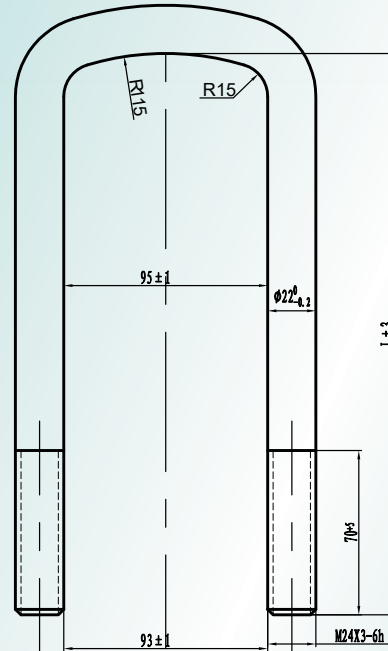

**HD - PARTS**

**2021**

**SCANIA**

© Copyright  
[www.hd-parts.fi](http://www.hd-parts.fi)

1  
2  
3

**12**

**243**

**HD 312149**

Sc ref. **2277269**

Spring clamp assy 265 mm +/-5 mm

**HD 312150**

Sc ref. **2277273**

Spring clamp assy 285 mm +/-5 mm

**Clamp:**

Ø 22 mm  
 M24 x 3,0 x 70 mm +/-5mm 6H  
 Width: 93 / 95 mm (+/-1 mm)  
 40Cr (HRC34-38)  
 Tensile strength 10.9 >1040N/mm<sup>2</sup>  
 Dark Grey bake paint / Surface treatment

**Tensioner:**

M24 x 3,0 x 20 mm (+/-1 mm) 6H  
 40Cr ( HRC28-32 ) Phosphate  
 Wrench 36mm (+/-0,5 mm)  
 Tensile strength 10

**312149**

2 nd. Front axle

LPGRS GPR

**312150**

1 st. & 2 nd. Front axle

LPGRS GPR