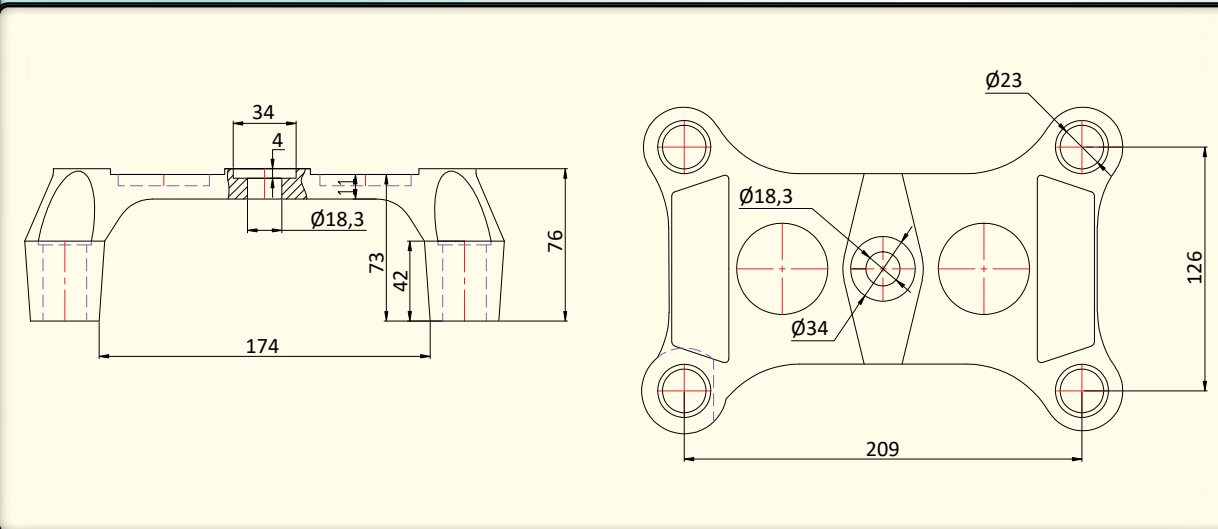

312332

Steel spring seat → Rear leaf springs with anti-roll bar

Sc ref. 1387418

Threads: 0

Holes:

4 x Ø 23 mm
1 x Ø 18 mm

Material:

Painted steel GS52

kg 4,15

LPGRS
GPR
94 - 164
93 - 143

08/2016 →
2004 - 2018
1994 - 2008
1987 - 1996