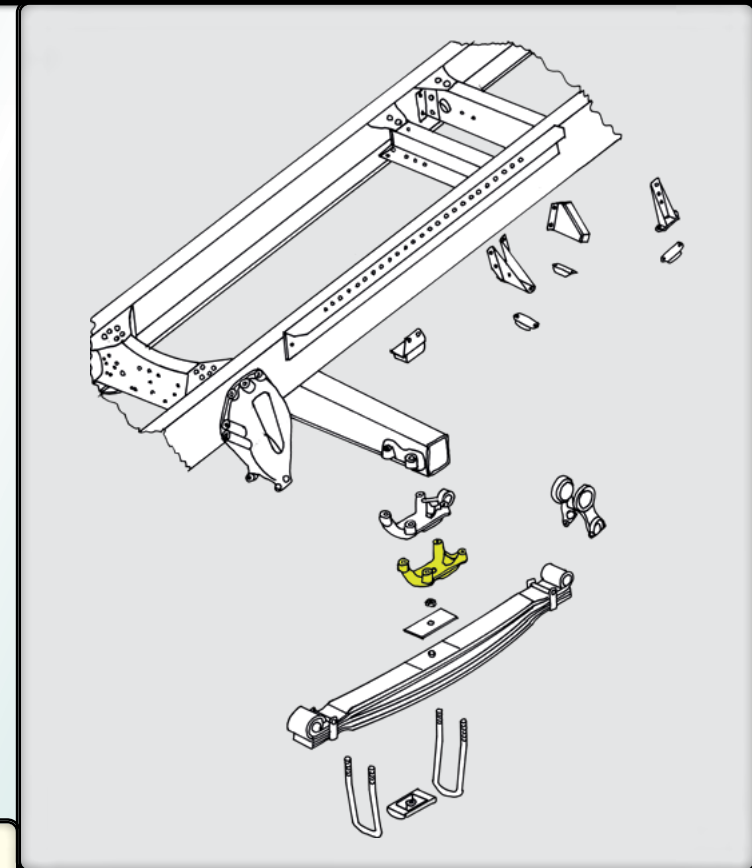

312332

Steel spring seat → Rear leaf springs with anti-roll bar

Sc ref. 1387418

Threads: 0

Holes:

4 x Ø 23 mm
1 x Ø 18 mm

Material:

Painted steel GS52

kg 4,15

LPGRS
GPR
94 - 164
93 - 143

08/2016 →
2004 - 2018
1994 - 2008
1987 - 1996