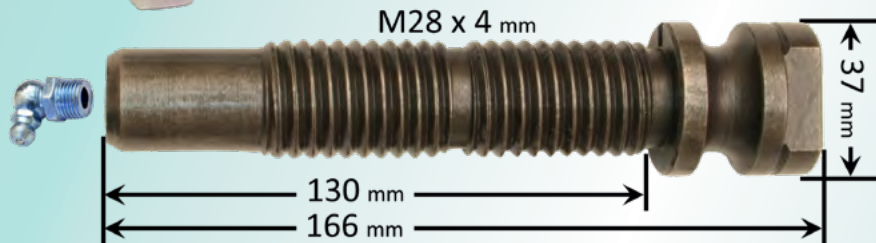

312946

Sc ref.

Shackle fastening kit with bushing
312940 + 312945

kg 1,31

23,0 x 6,5 mm NBR

HD **312944**
Sc ref. **182929**

Ø 13 mm

Sc ref. **803070**

M12 x 1,75 mm

Sc ref. **815148**

HD **312945**
Sc ref. **128680**

M28 x 4 mm
Ø 25,6 mm

M12 x 1,75 x 70 mm

Sc ref. **814895**

M12 x 1,75 x 90 mm

Sc ref. **814897**

M12 x 1,75 x 100 mm

Sc ref. **814898**

M10 x 1,0 mm

M10 x 1,0 mm

Sc ref.
2097427
1771876

Sc ref.
2085822
355145

GPR
94 - 164
93 - 143
82 - 142

04/2004 - 2018
06/1995 - 12/2004
1987 - 1996