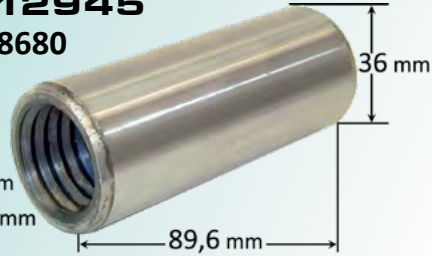

312946

Sc ref.

Shackle fastening kit with bushing
312940 + 312945

kg 1,31

23,0 x 6,5 mm NBR

HD **312944**
Sc ref. **182929**

Ø 13 mm

Sc ref. **803070**

M12 x 1,75 mm

Sc ref. **815148**

HD **312945**
Sc ref. **128680**

M28 x 4 mm
Ø 25,6 mm

M12 x 1,75 x 70 mm

Sc ref. **814895**

M12 x 1,75 x 90 mm

Sc ref. **814897**

M12 x 1,75 x 100 mm

Sc ref. **814898**

M10 x 1,0 mm

M10 x 1,0 mm

Sc ref.
2097427
1771876

Sc ref.
2085822
355145

GPR
94 - 164
93 - 143
82 - 142

04/2004 - 2018
06/1995 - 12/2004
1987 - 1996