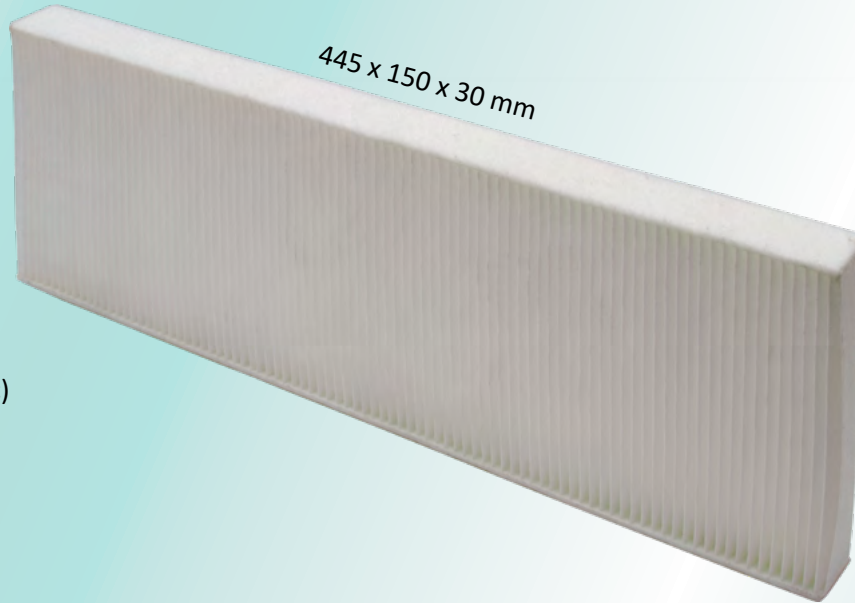

318915

Cab air filter

Sc ref. 2095029

Material:
Polyester (non-woven fabric)

kg 0,23

318916

Cab air filter

Sc ref. 2095030

Material:
Polyester (non-woven fabric)
with **activated carbon** particles

kg 0,48

LPGRS

09/2016 →