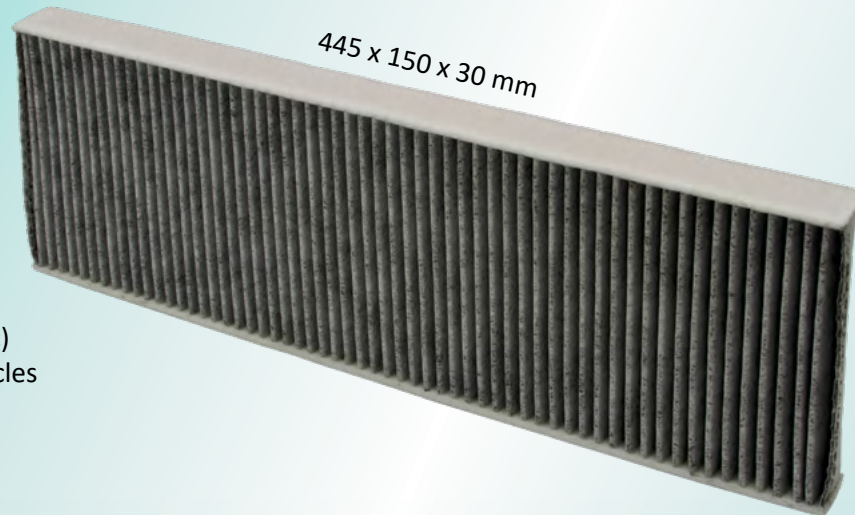

318915

Cab air filter

Sc ref. 2095029

Material:
Polyester (non-woven fabric)

kg 0,23

318916

Cab air filter

Sc ref. 2095030

Material:
Polyester (non-woven fabric)
with **activated carbon** particles

kg 0,48

LPGRS

09/2016 →