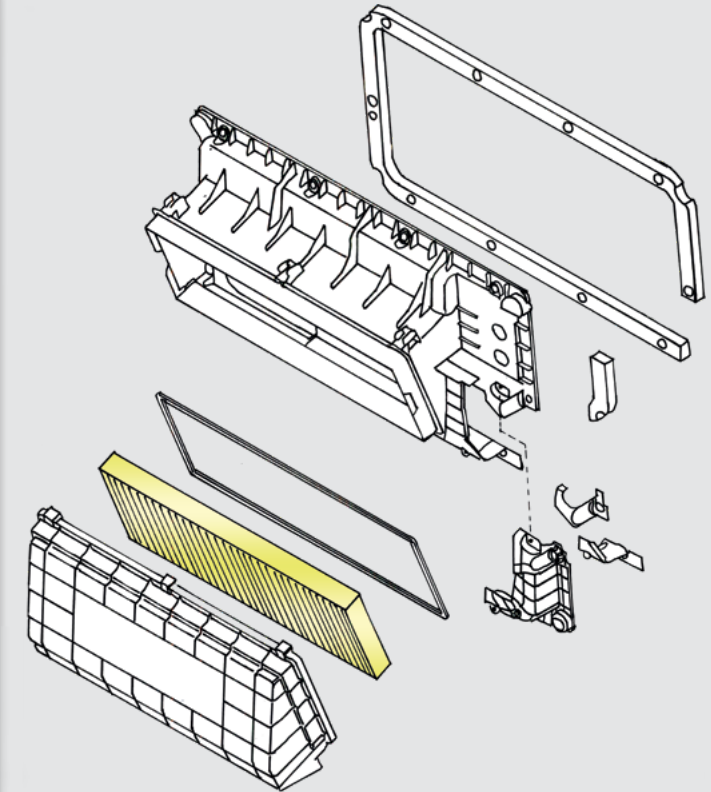

318915

Cab air filter

Sc ref. 2095029

Material:
Polyester (non-woven fabric)

kg 0,23

318916

Cab air filter

Sc ref. 2095030

Material:
Polyester (non-woven fabric)
with **activated carbon** particles

kg 0,48

LPGRS

09/2016 →