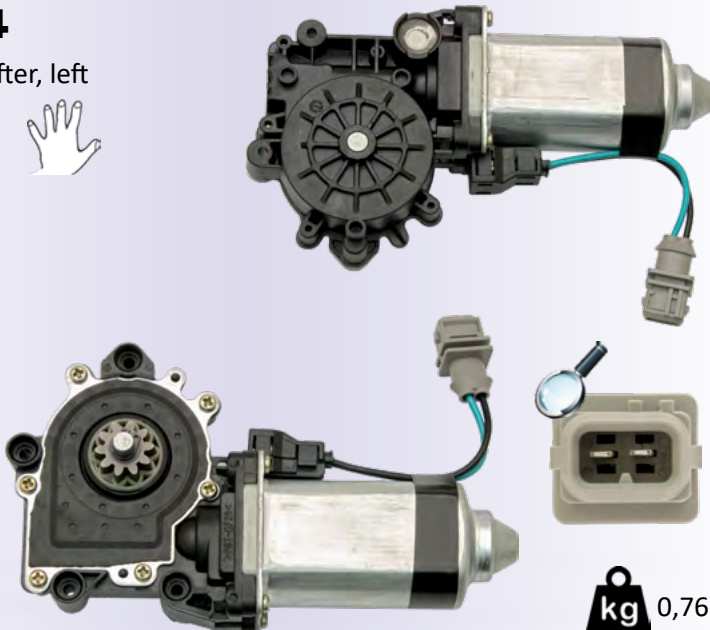

**618220**

Motor → window lifter, left

**MBR****000 820 4908**  
**000 820 2808**DT reference:**463382**Trucktec reference:**0158035**Sampa reference:**204160**Pacol reference:**MER-WR-006**

0,64

**618221**

Motor → window lifter, right

**MBR****000 820 5008**  
**000 820 2908**DT reference:**463383**Trucktec reference:**0158036**Sampa reference:**204161**Pacol reference:**MER-WR-007**

?

*Coming later to our product range***618224**

Motor → window lifter, left

**MBR****005 820 9042**  
**034 910 0013**DT reference:**463380**Trucktec reference:**0158037**Sampa reference:**204156**Meyle reference:**034 910 0013**

0,76

**618225**

Motor → window lifter, right