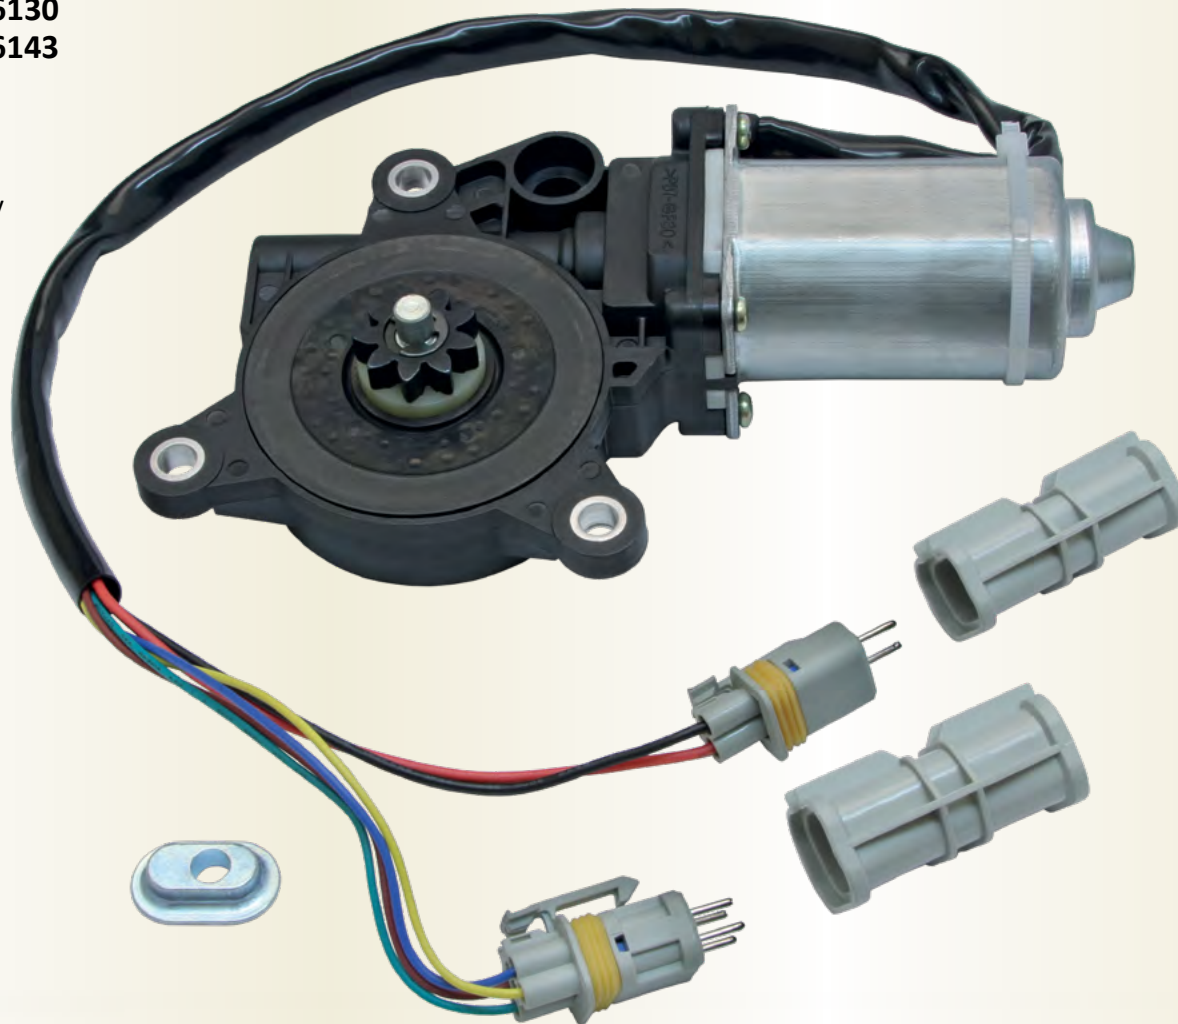

Door window lifter

MAN ref.

81.28601.6126

81.28601.6130

81.28601.6143

Teeth: 9

Voltage: 24 V

TGA
TGL I
TGM I
TGS

04/2000→
04/2005 - 03/2022
04/2005 - 03/2022

kg 0,76